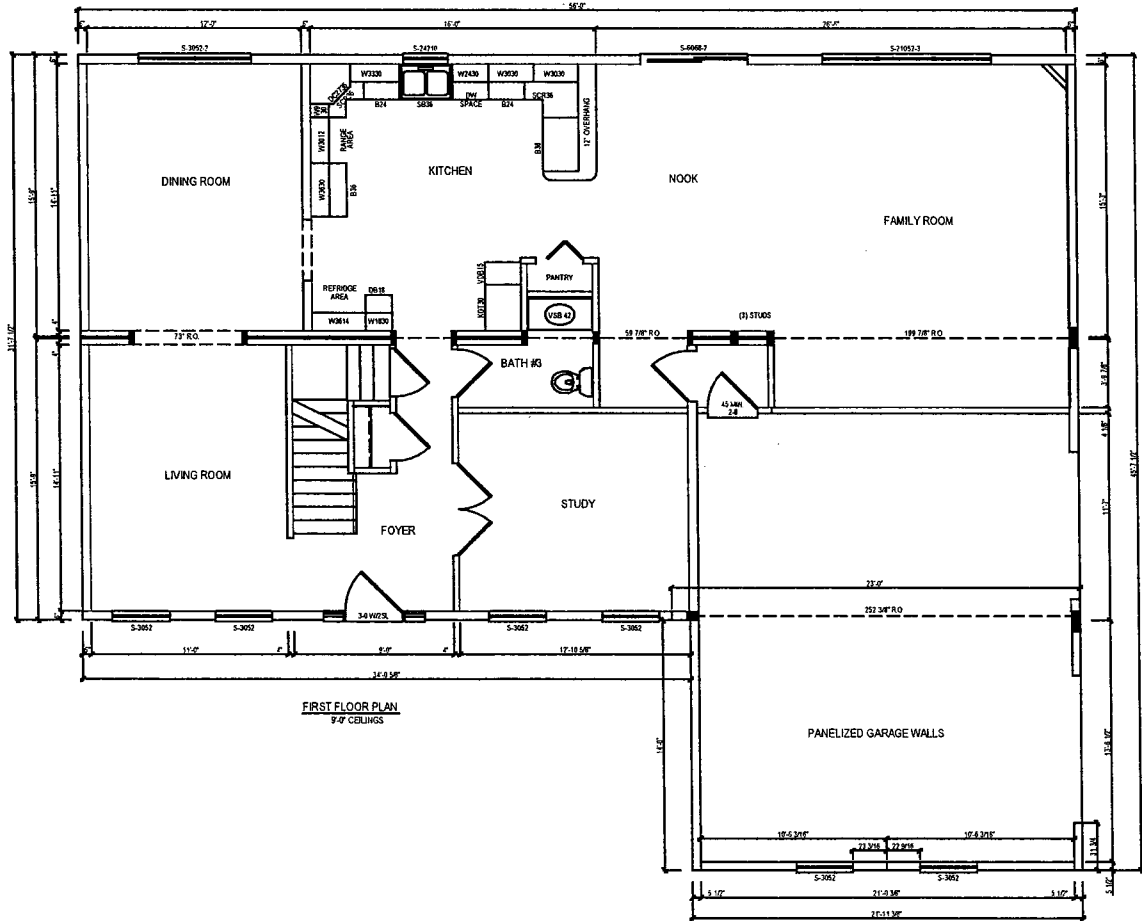

REAR ELEVATION

FRONT ELEVATION

3763-250226

3 1/2 BATH

4 BEDROOM

TWO STORY 31-6 X 34-0

3763-250226

3 1/2 BATH

4 BEDROOM

TWO STORY 31-6 X 34-0

SECOND FLOOR PLAN
8'-0" CEILINGS

FIRST FLOOR PLAN
9'-0" CEILINGS

3763-250226

3 1/2 BATH

4 BEDROOM

TWO STORY 31-6 X 34-0