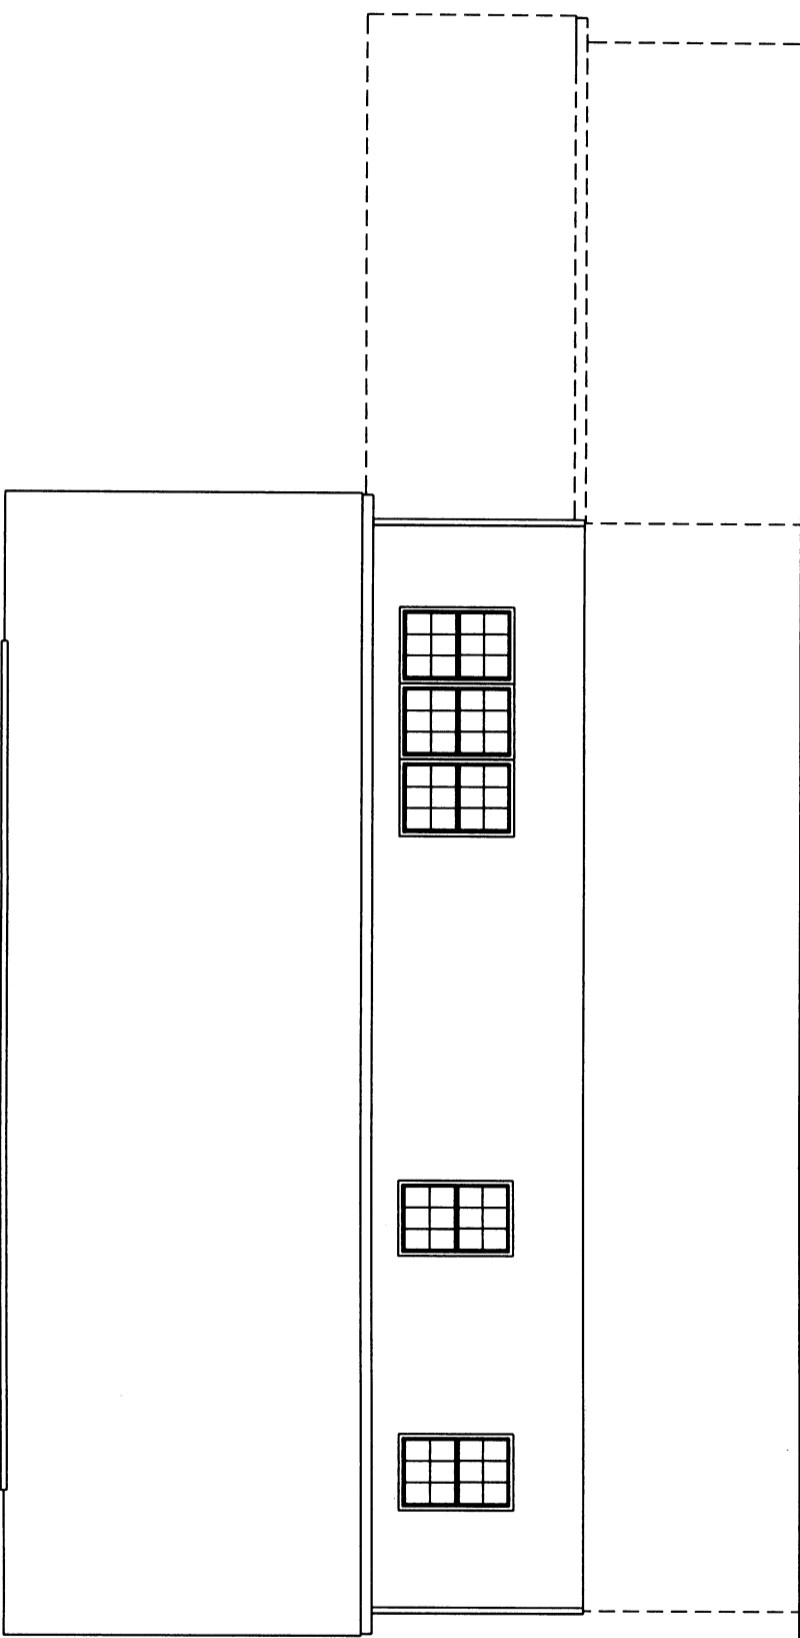

RIDGE VERT

NOTE: BELOW THIS LINE
ON SITE BY OTHERS

FRONT ELEVATION
SCALE: 3/8"=1'-0"

RIDGE VIEW

REAR ELEVATION
SCALE: 1/8"=1'-0"