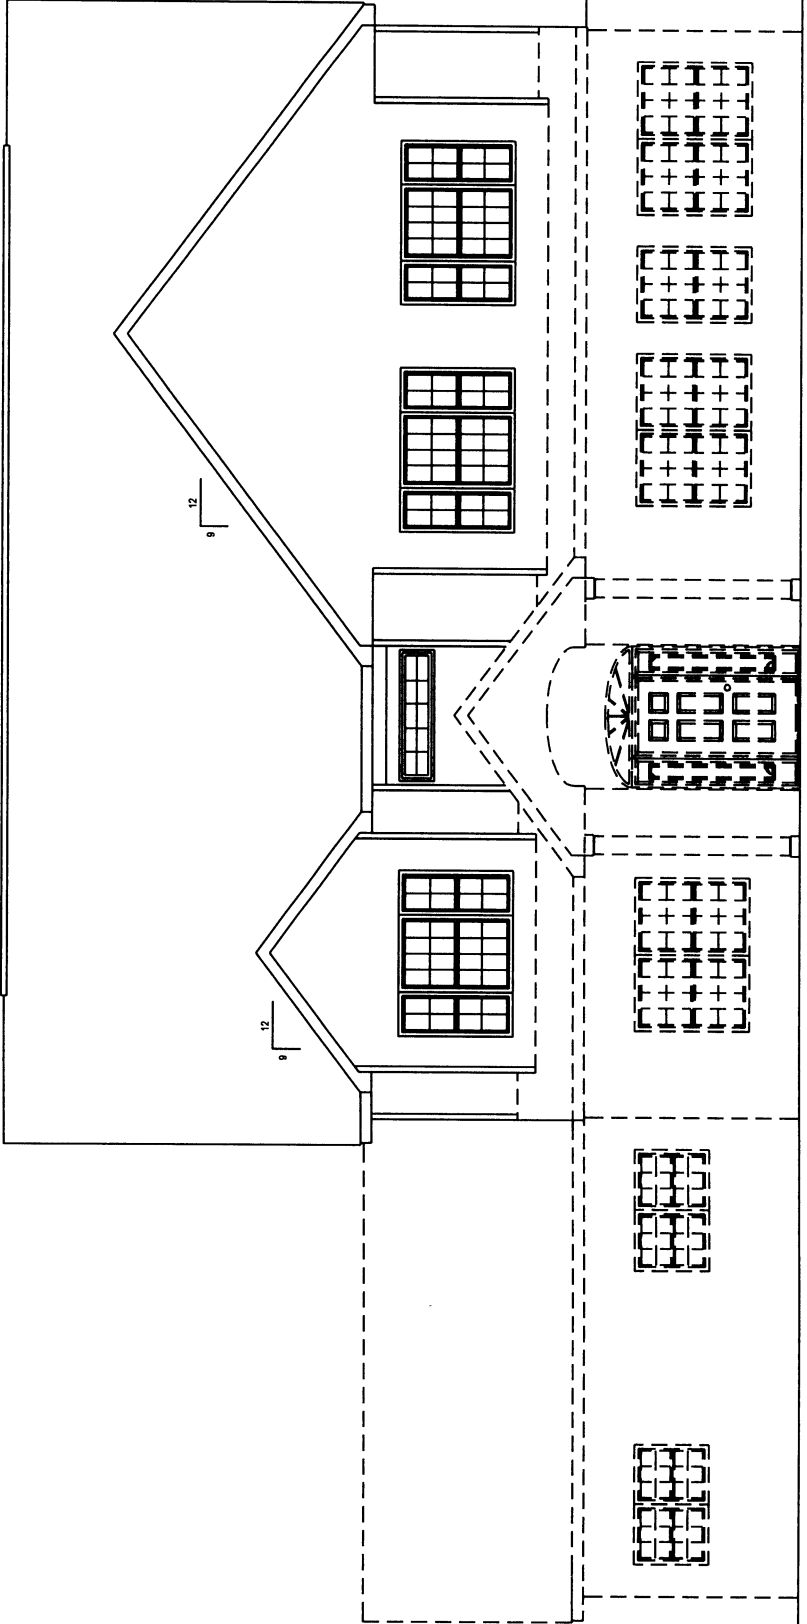

RIDGE VERT

NOTE: BELOW THIS LINE
ON SITE BY OTHERS

FRONT ELEVATION
SCALE: 3/8"=1'-0"

RIDGE VIEW

REAR ELEVATION
SCALE: 1/8"=1'-0"