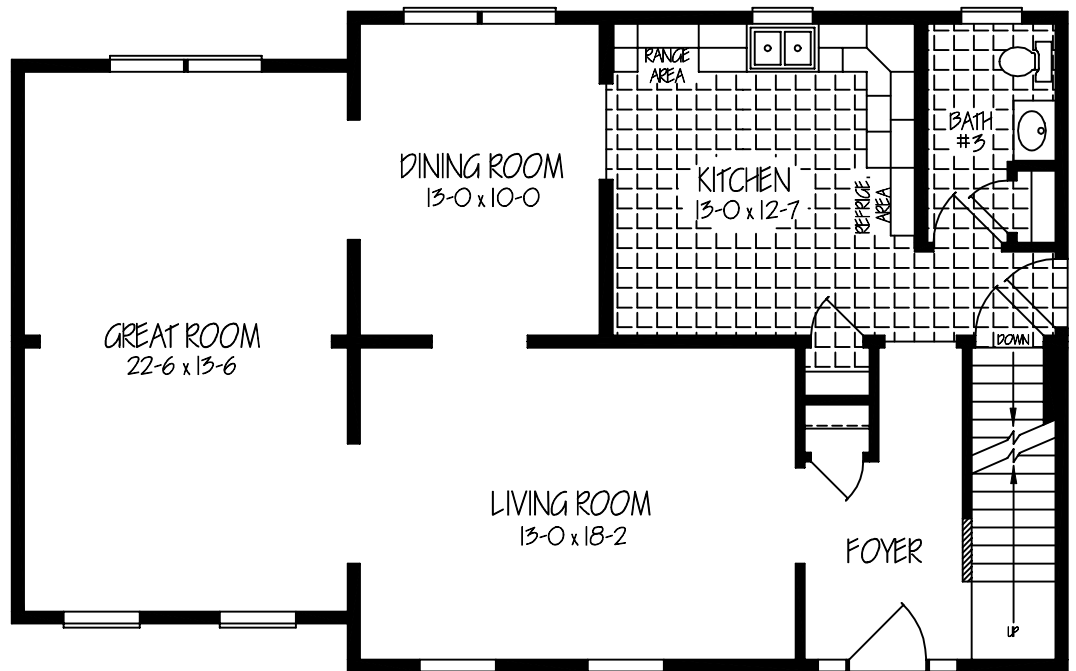

Two Story

Artist's rendering may differ from actual floor plans

Charming and roomy, this 2 story offers just enough space to unwind from a busy day. With a large living room and front porch, choosing a place to relax will be a simple dilemma.

The Yorktown II

YORKTOWN - II 27-6 X 30-0 / 54-0
FIRST FLOOR

YORKTOWN - II 27-6 X 30-0
SECOND FLOOR

Signature Building Systems, Inc.

1004 Springbrook Avenue, Moosic, PA 18507

signaturecustomhomes.com

800-231-8713

WINDOWS & DOORS

The Yorktown III

YORKTOWN - III 27-6 x 30-0
SECOND FLOOR

YORKTOWN - III 23-6 / 27-6 x 30-0 / 44-0
FIRST FLOOR