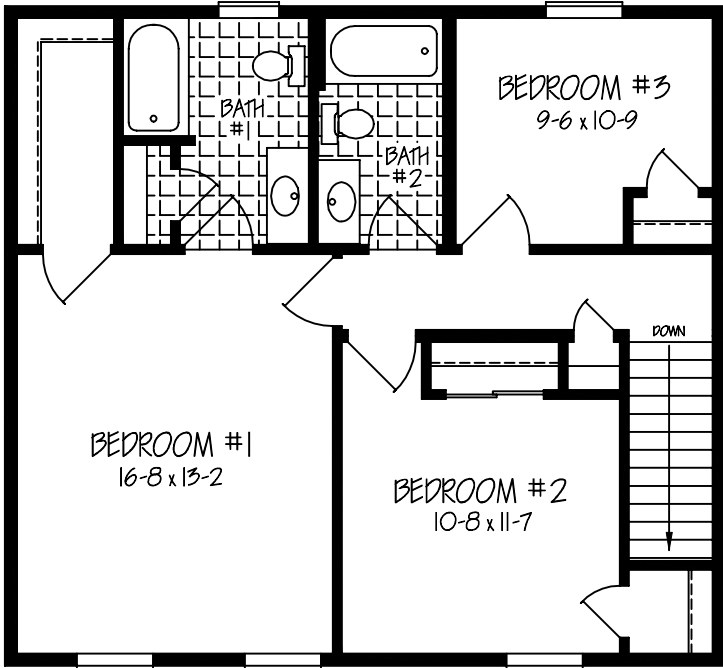

Two Story

Artist's rendering may differ from actual floor plans

Charming and roomy, this 2 story offers just enough space to unwind from a busy day. With a large living room and front porch, choosing a place to relax will be a simple dilemma.

The Yorktown II

YORKTOWN - II 27-6 X 30-0 / 54-0
FIRST FLOOR

YORKTOWN - II 27-6 X 30-0
SECOND FLOOR

Signature Building Systems, Inc.

1004 Springbrook Avenue, Moosic, PA 18507

signaturecustomhomes.com

800-231-8713

WINDOWS & DOORS

The Yorktown III

YORKTOWN - III 27-6 x 30-0
SECOND FLOOR

YORKTOWN - III 23-6 / 27-6 x 30-0 / 44-0
FIRST FLOOR