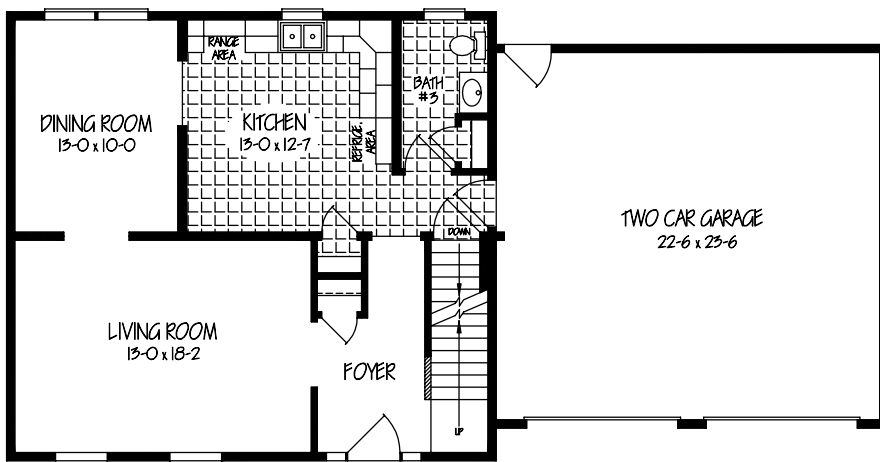

Two Story

Artist's rendering may differ from actual floor plans

Charming and roomy, this 2 story offers just enough space to unwind from a busy day. With a large living room and front porch, choosing a place to relax will be a simple dilemma.

The Yorktown II

YORKTOWN - II 27-6 X 30-0 / 54-0
FIRST FLOOR

YORKTOWN - II 27-6 X 30-0
SECOND FLOOR

Signature Building Systems, Inc.

1004 Springbrook Avenue, Moosic, PA 18507

signaturecustomhomes.com

800-231-8713

WINDOWS & DOORS

The Yorktown III

YORKTOWN - III 27-6 x 30-0
SECOND FLOOR

YORKTOWN - III 23-6 / 27-6 x 30-0 / 44-0
FIRST FLOOR