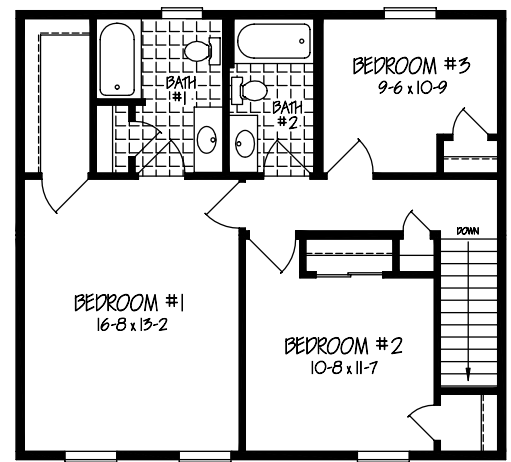

Two Story

Artist's rendering may differ from actual floor plans

Charming and roomy, this 2 story offers just enough space to unwind from a busy day. With a large living room and front porch, choosing a place to relax will be a simple dilemma.

The Yorktown II

YORKTOWN - II 27-6 X 30-0 / 54-0
FIRST FLOOR

YORKTOWN - II 27-6 X 30-0
SECOND FLOOR

Signature Building Systems, Inc.

1004 Springbrook Avenue, Moosic, PA 18507

signaturecustomhomes.com

800-231-8713

WINDOWS & DOORS

The Yorktown III

YORKTOWN - III 27-6 x 30-0
SECOND FLOOR

YORKTOWN - III 23-6 / 27-6 x 30-0 / 44-0
FIRST FLOOR