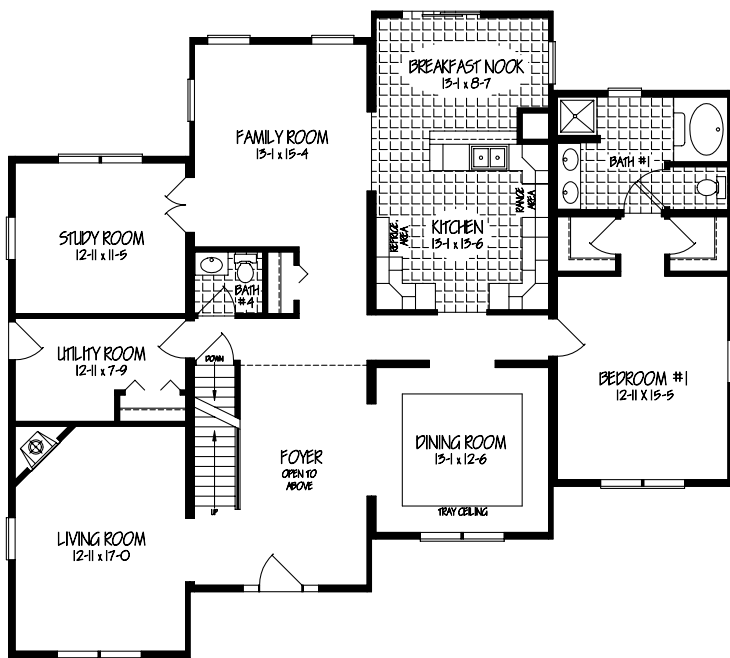

Two Story

The Sussex is guaranteed to win you over. The interior highlights include an open foyer with balcony, tray ceiling dining room, and 5 bedrooms; 3 of them with bathrooms. A personal palace!

Artist's rendering may differ from actual floor plans

The Sussex 1

SUSSEX - 1 49'-0" x 55'-0"
FIRST FLOOR

SUSSEX - 1 49'-0" x 55'-0"
SECOND FLOOR

Signature Building Systems, Inc.

1004 Springbrook Avenue, Moosic, PA 18507

signaturecustomhomes.com

800-231-8713

WINDOWS & DOORS

The Sussex II

SUSSEX - II 49-0 x 55-0
SECOND FLOOR

SUSSEX - II 49-0 x 55-0
FIRST FLOOR