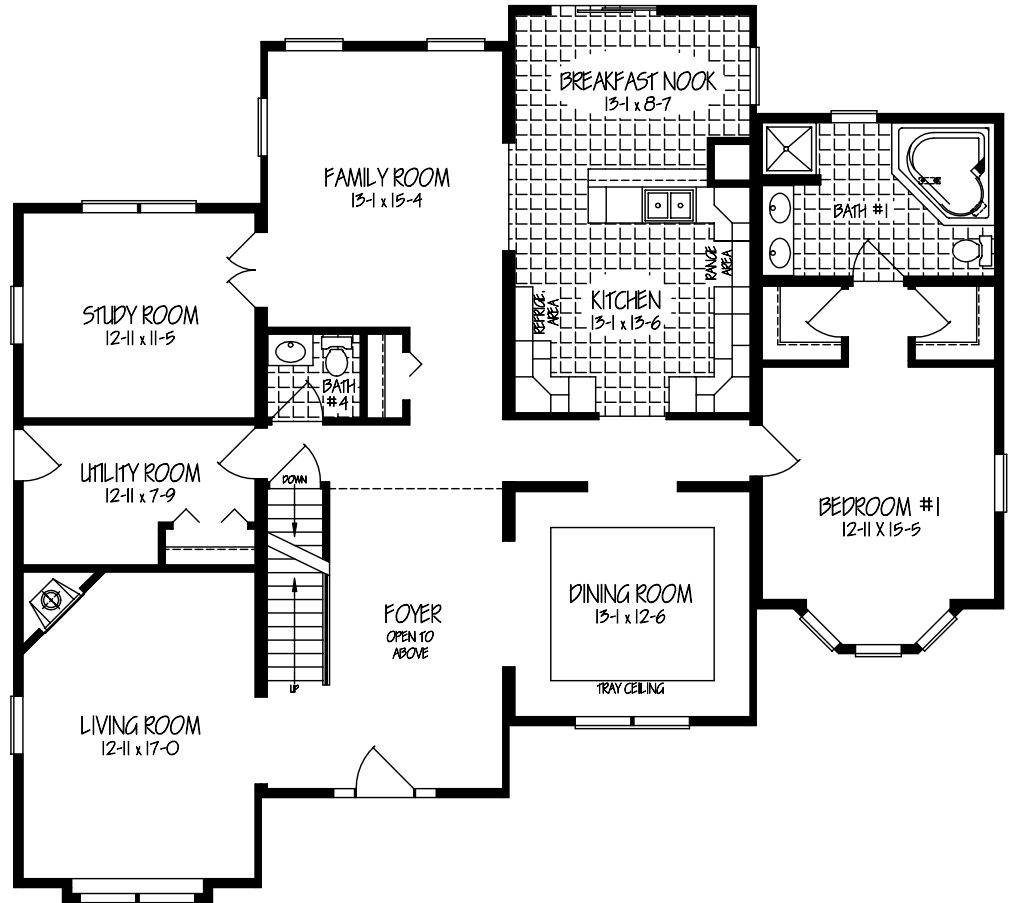

Two Story

The Sussex is guaranteed to win you over. The interior highlights include an open foyer with balcony, tray ceiling dining room, and 5 bedrooms; 3 of them with bathrooms. A personal palace!

Artist's rendering may differ from actual floor plans

The Sussex 1

SUSSEX - 1 49'-0" x 55'-0"
FIRST FLOOR

SUSSEX - 1 49'-0" x 55'-0"
SECOND FLOOR

Signature Building Systems, Inc.

1004 Springbrook Avenue, Moosic, PA 18507

signaturecustomhomes.com

800-231-8713

WINDOWS & DOORS

The Sussex II

SUSSEX - II 49-0 x 55-0
SECOND FLOOR

SUSSEX - II 49-0 x 55-0
FIRST FLOOR