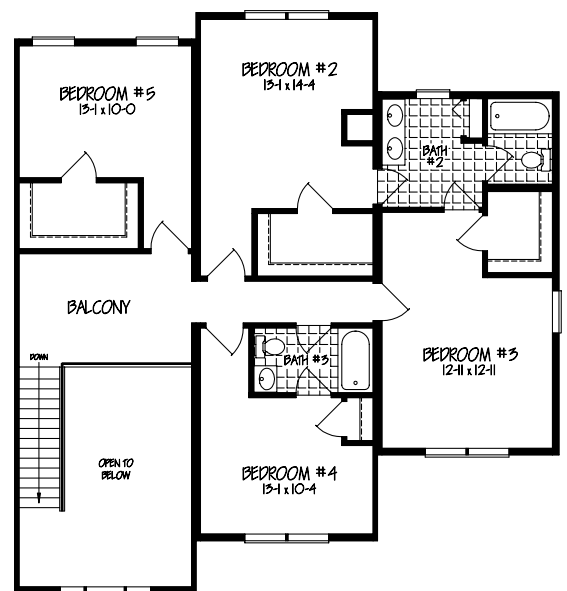

Two Story

The Sussex is guaranteed to win you over. The interior highlights include an open foyer with balcony, tray ceiling dining room, and 5 bedrooms; 3 of them with bathrooms. A personal palace!

Artist's rendering may differ from actual floor plans

The Sussex 1

SUSSEX - 1 49'-0" x 55'-0"
FIRST FLOOR

SUSSEX - 1 49'-0" x 55'-0"
SECOND FLOOR

Signature Building Systems, Inc.

1004 Springbrook Avenue, Moosic, PA 18507

signaturecustomhomes.com

800-231-8713

WINDOWS & DOORS

The Sussex II

SUSSEX - II 49-0 x 55-0
SECOND FLOOR

SUSSEX - II 49-0 x 55-0
FIRST FLOOR