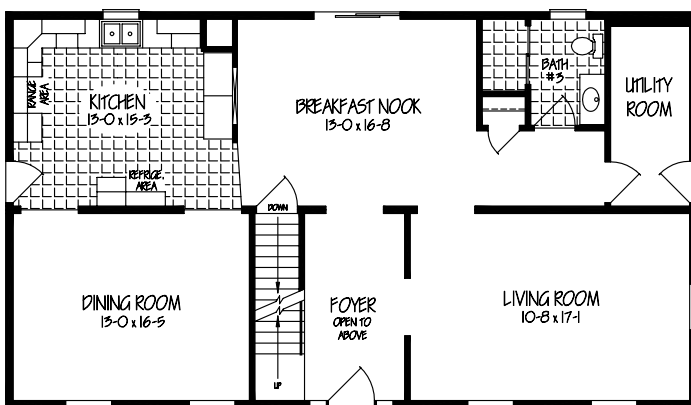

# Two Story

Artist's rendering may differ from actual floor plans

With 4 bedrooms and 3 baths, our Jamestown I is popular for its open foyer, large utility room and sizeable breakfast area. Bedroom 1 has a walk-in closet and bath, which completes this 2-story masterpiece.

## The Jamestown I

JAMESTOWN - I 27-6 x 48  
FIRST FLOOR

JAMESTOWN - I 27-6 x 48  
SECOND FLOOR

# The Jamestown II

JAMESTOWN - II 27-6 x 48-0  
FIRST FLOOR

JAMESTOWN - II 27-6 x 48-0  
SECOND FLOOR

# The Jamestown IV

JAMESTOWN - IV 27-6 x 40-0  
FIRST FLOOR

JAMESTOWN - IV 27-6 x 40-0  
SECOND FLOOR