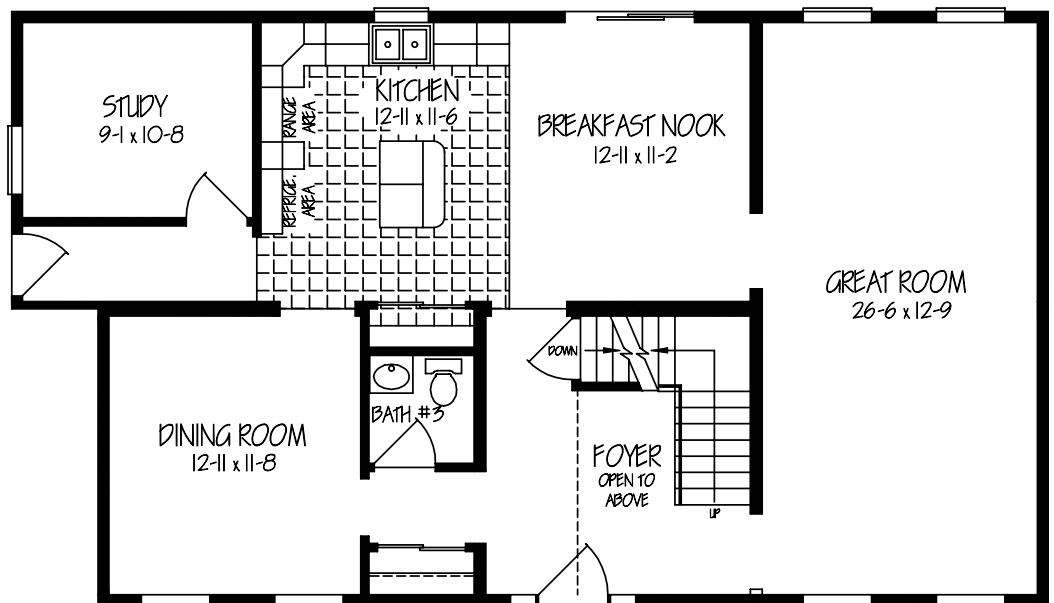

Two Story

A 2-story foyer will capture you when walking into the Danbury II. The remarkable family room and living room combination will provide lasting memories as you spend holiday after holiday in this work of art.

Artist's rendering may differ from actual floor plans

The Danbury II

Signature Building Systems, Inc.

1004 Springbrook Avenue, Moosic, PA 18507

signaturecustomhomes.com

800-231-8713

The Danbury 1

DANBURY - 1 27-6 x 44-0 / 48-0
SECOND FLOOR

DANBURY - 1 27-6 x 44-0 / 48-0
FIRST FLOOR