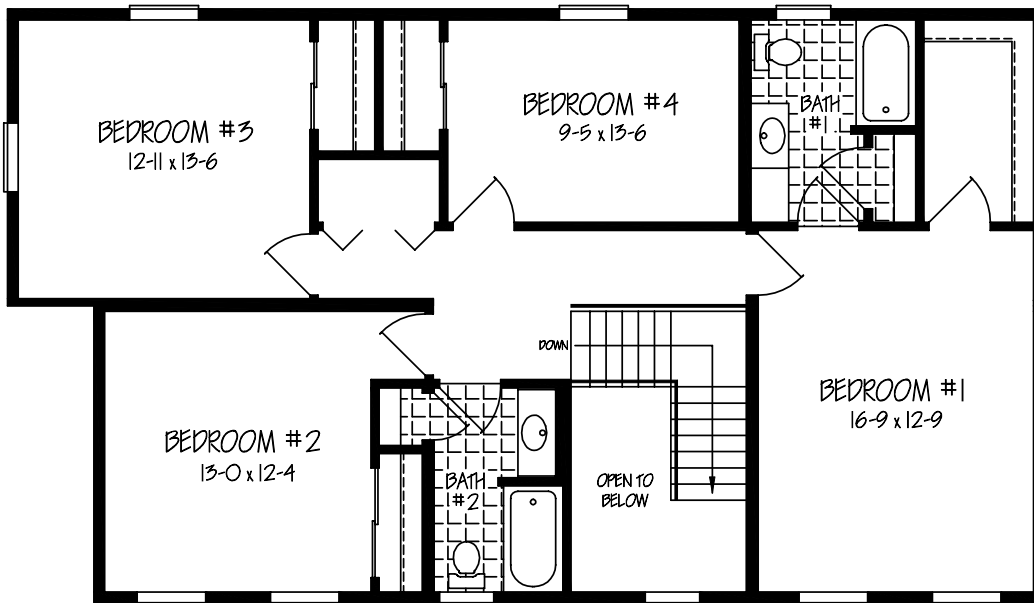

Two Story

A 2-story foyer will capture you when walking into the Danbury II. The remarkable family room and living room combination will provide lasting memories as you spend holiday after holiday in this work of art.

Artist's rendering may differ from actual floor plans

The Danbury II

Signature Building Systems, Inc.

1004 Springbrook Avenue, Moosic, PA 18507

signaturecustomhomes.com

800-231-8713

The Danbury 1

DANBURY - 1 27-6 x 44-0 / 48-0
SECOND FLOOR

DANBURY - 1 27-6 x 44-0 / 48-0
FIRST FLOOR