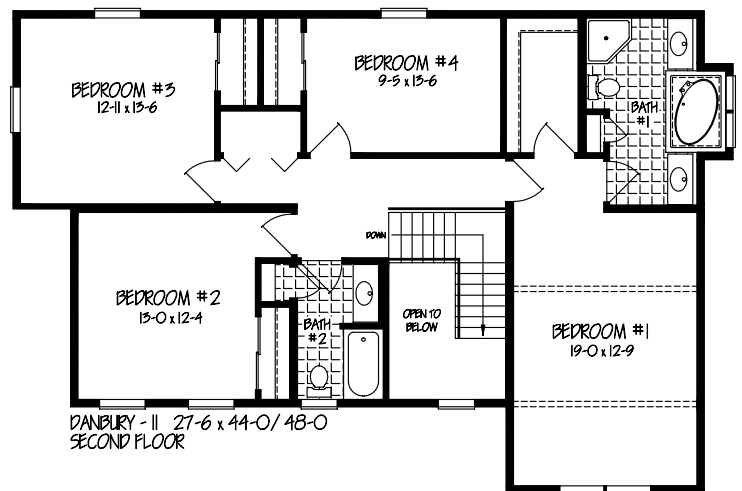

Two Story

A 2-story foyer will capture you when walking into the Danbury II. The remarkable family room and living room combination will provide lasting memories as you spend holiday after holiday in this work of art.

Artist's rendering may differ from actual floor plans

The Danbury II

Signature Building Systems, Inc.

1004 Springbrook Avenue, Moosic, PA 18507

signaturecustomhomes.com

800-231-8713

The Danbury 1

DANBURY - 1 27-6 x 44-0 / 48-0
SECOND FLOOR

DANBURY - 1 27-6 x 44-0 / 48-0
FIRST FLOOR