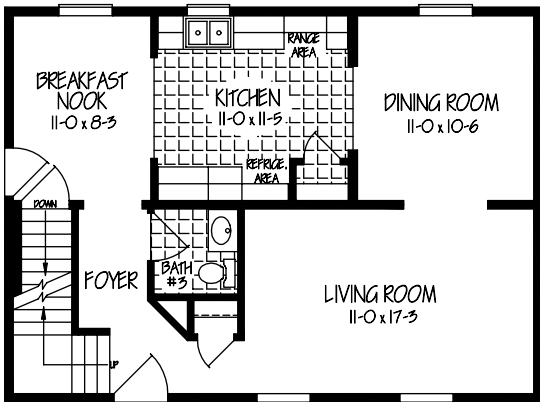

Two Story

The Concord is perfect if you're looking for room, room and more room! Having a large family room next to the kitchen is ideal for game night with family and friends.

Artist's rendering may differ from actual floor plans

The Concord

CONCORD 27-6 X 34-0
FIRST FLOOR

CONCORD 27-6 X 34-0
SECOND FLOOR

Signature Building Systems, Inc.

1004 Springbrook Avenue, Moosic, PA 18507

signaturecustomhomes.com

800-231-8713

WINDOWS & DOORS

The Clarksburg I

CLARKSBURG - I 23-6 x 32-0
FIRST FLOOR

CLARKSBURG - I 23-6 x 32-0
SECOND FLOOR

The Clarksburg II

CLARKSBURG - II 27-6 x 34-0
FIRST FLOOR

CLARKSBURG - II 27-6 x 34-0
SECOND FLOOR

The Clarksburg III