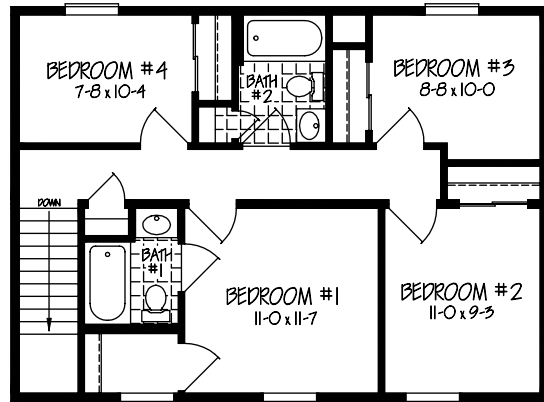

Two Story

The Concord is perfect if you're looking for room, room and more room! Having a large family room next to the kitchen is ideal for game night with family and friends.

Artist's rendering may differ from actual floor plans

The Concord

CONCORD 27-6 X 34-0
FIRST FLOOR

CONCORD 27-6 X 34-0
SECOND FLOOR

Signature Building Systems, Inc.

1004 Springbrook Avenue, Moosic, PA 18507

signaturecustomhomes.com

800-231-8713

WINDOWS & DOORS

The Clarksburg I

CLARKSBURG - I 23-6 x 32-0
FIRST FLOOR

CLARKSBURG - I 23-6 x 32-0
SECOND FLOOR

The Clarksburg II

CLARKSBURG - II 27-6 x 34-0
FIRST FLOOR

CLARKSBURG - II 27-6 x 34-0
SECOND FLOOR

The Clarksburg III