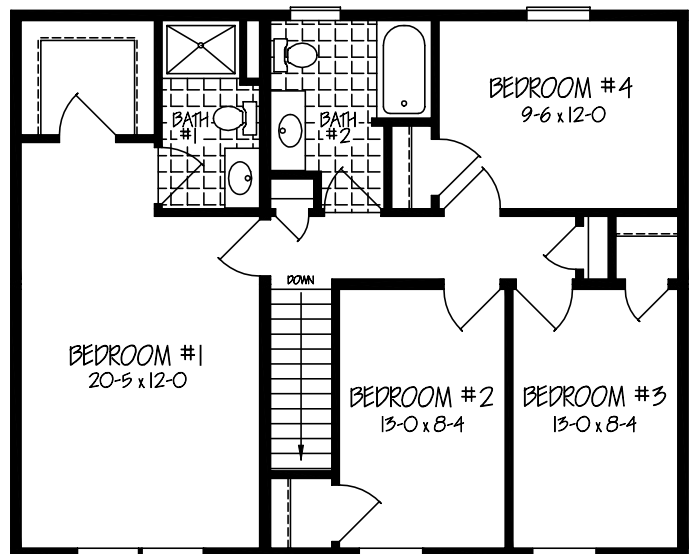

Two Story

The Concord is perfect if you're looking for room, room and more room! Having a large family room next to the kitchen is ideal for game night with family and friends.

Artist's rendering may differ from actual floor plans

The Concord

CONCORD 27-6 X 34-0
FIRST FLOOR

CONCORD 27-6 X 34-0
SECOND FLOOR

Signature Building Systems, Inc.

1004 Springbrook Avenue, Moosic, PA 18507

signaturecustomhomes.com

800-231-8713

WINDOWS & DOORS

The Clarksburg I

CLARKSBURG - I 23-6 x 32-0
FIRST FLOOR

CLARKSBURG - I 23-6 x 32-0
SECOND FLOOR

The Clarksburg II

CLARKSBURG - II 27-6 x 34-0
FIRST FLOOR

CLARKSBURG - II 27-6 x 34-0
SECOND FLOOR

The Clarksburg III