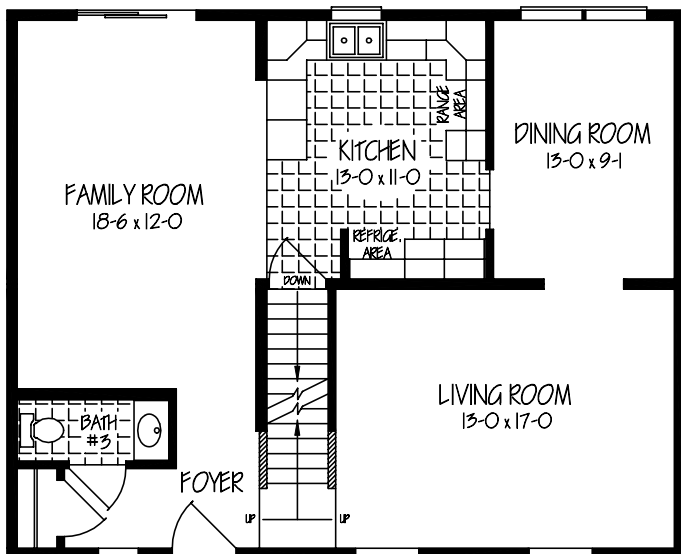

Two Story

The Concord is perfect if you're looking for room, room and more room! Having a large family room next to the kitchen is ideal for game night with family and friends.

Artist's rendering may differ from actual floor plans

The Concord

CONCORD 27-6 X 34-0
FIRST FLOOR

CONCORD 27-6 X 34-0
SECOND FLOOR

Signature Building Systems, Inc.

1004 Springbrook Avenue, Moosic, PA 18507

signaturecustomhomes.com

800-231-8713

WINDOWS & DOORS

The Clarksburg I

CLARKSBURG - I 23-6 x 32-0
FIRST FLOOR

CLARKSBURG - I 23-6 x 32-0
SECOND FLOOR

The Clarksburg II

CLARKSBURG - II 27-6 x 34-0
FIRST FLOOR

CLARKSBURG - II 27-6 x 34-0
SECOND FLOOR

The Clarksburg III