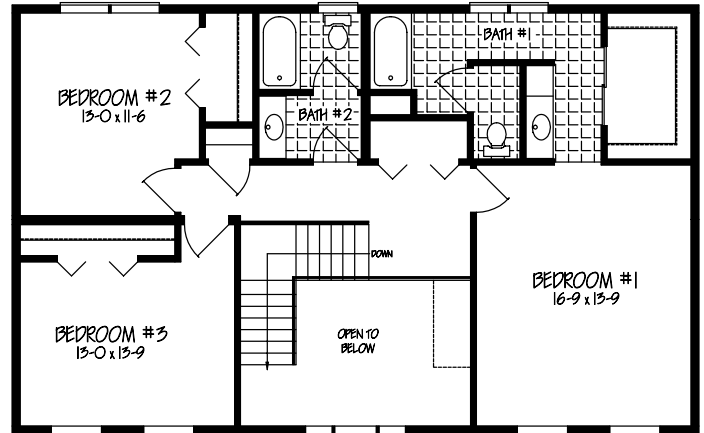

Two Story

Artist's rendering may differ from actual floor plans

With plenty of comfortable touches, the Bradford offers elegant living. The open foyer and combination family room/breakfast nook are certain to be favorites.

The Bradford 1

BRADFORD -1 27-6 x 44-0
FIRST FLOOR

BRADFORD -1 27-6 x 44-0
SECOND FLOOR

Signature Building Systems, Inc.

1004 Springbrook Avenue, Moosic, PA 18507

signaturecustomhomes.com

800-231-8713

WINDOWS & DOORS

The Bradford II

BRADFORD - II 27-6 x 44-0
FIRST FLOOR

BRADFORD - II 27-6 x 44-0
SECOND FLOOR

The Williamsburg I

WILLIAMSBURG - I 27-6 x 40-0
FIRST FLOOR

WILLIAMSBURG - I 27-6 x 40-0
SECOND FLOOR