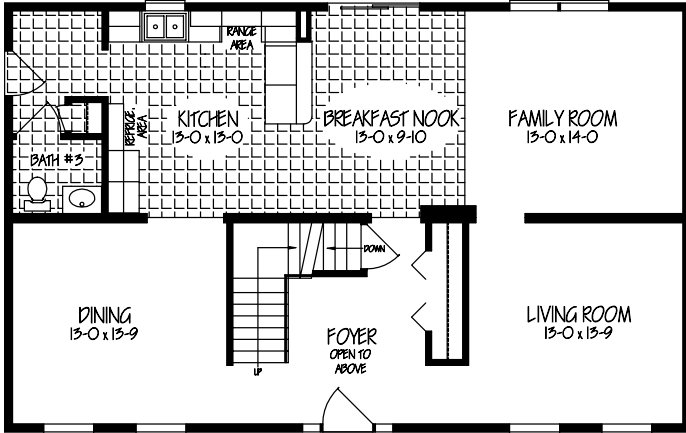

Two Story

Artist's rendering may differ from actual floor plans

With plenty of comfortable touches, the Bradford offers elegant living. The open foyer and combination family room/breakfast nook are certain to be favorites.

The Bradford 1

BRADFORD -1 27-6 x 44-0
FIRST FLOOR

BRADFORD -1 27-6 x 44-0
SECOND FLOOR

Signature Building Systems, Inc.

1004 Springbrook Avenue, Moosic, PA 18507

signaturecustomhomes.com

800-231-8713

WINDOWS & DOORS

The Bradford II

BRADFORD - II 27-6 x 44-0
FIRST FLOOR

BRADFORD - II 27-6 x 44-0
SECOND FLOOR

The Williamsburg I

WILLIAMSBURG - I 27-6 x 40-0
FIRST FLOOR

WILLIAMSBURG - I 27-6 x 40-0
SECOND FLOOR