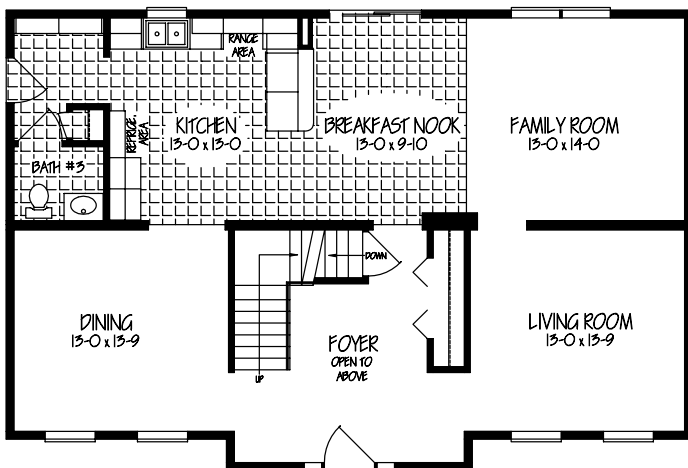

Two Story

Artist's rendering may differ from actual floor plans

With plenty of comfortable touches, the Bradford offers elegant living. The open foyer and combination family room/breakfast nook are certain to be favorites.

The Bradford 1

BRADFORD -1 27-6 x 44-0
FIRST FLOOR

BRADFORD -1 27-6 x 44-0
SECOND FLOOR

Signature Building Systems, Inc.

1004 Springbrook Avenue, Moosic, PA 18507

signaturecustomhomes.com

800-231-8713

WINDOWS & DOORS

The Bradford II

BRADFORD - II 27-6 x 44-0
FIRST FLOOR

BRADFORD - II 27-6 x 44-0
SECOND FLOOR

The Williamsburg I

WILLIAMSBURG - I 27-6 x 40-0
FIRST FLOOR

WILLIAMSBURG - I 27-6 x 40-0
SECOND FLOOR