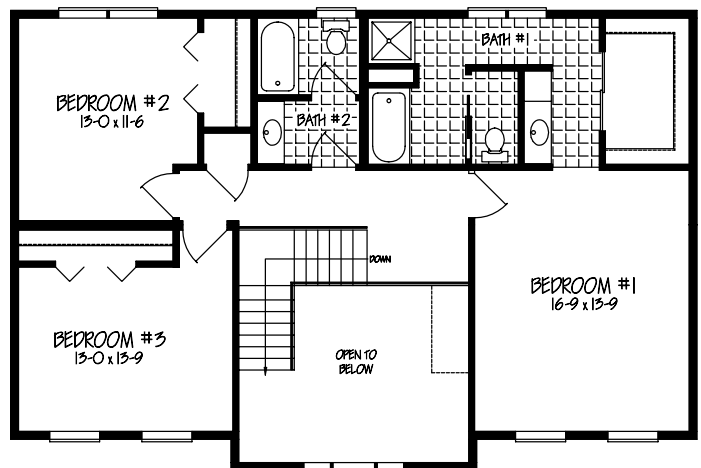

Two Story

Artist's rendering may differ from actual floor plans

With plenty of comfortable touches, the Bradford offers elegant living. The open foyer and combination family room/breakfast nook are certain to be favorites.

The Bradford 1

BRADFORD -1 27-6 x 44-0
FIRST FLOOR

BRADFORD -1 27-6 x 44-0
SECOND FLOOR

Signature Building Systems, Inc.

1004 Springbrook Avenue, Moosic, PA 18507

signaturecustomhomes.com

800-231-8713

WINDOWS & DOORS

The Bradford II

BRADFORD - II 27-6 x 44-0
FIRST FLOOR

BRADFORD - II 27-6 x 44-0
SECOND FLOOR

The Williamsburg I

WILLIAMSBURG - I 27-6 x 40-0
FIRST FLOOR

WILLIAMSBURG - I 27-6 x 40-0
SECOND FLOOR