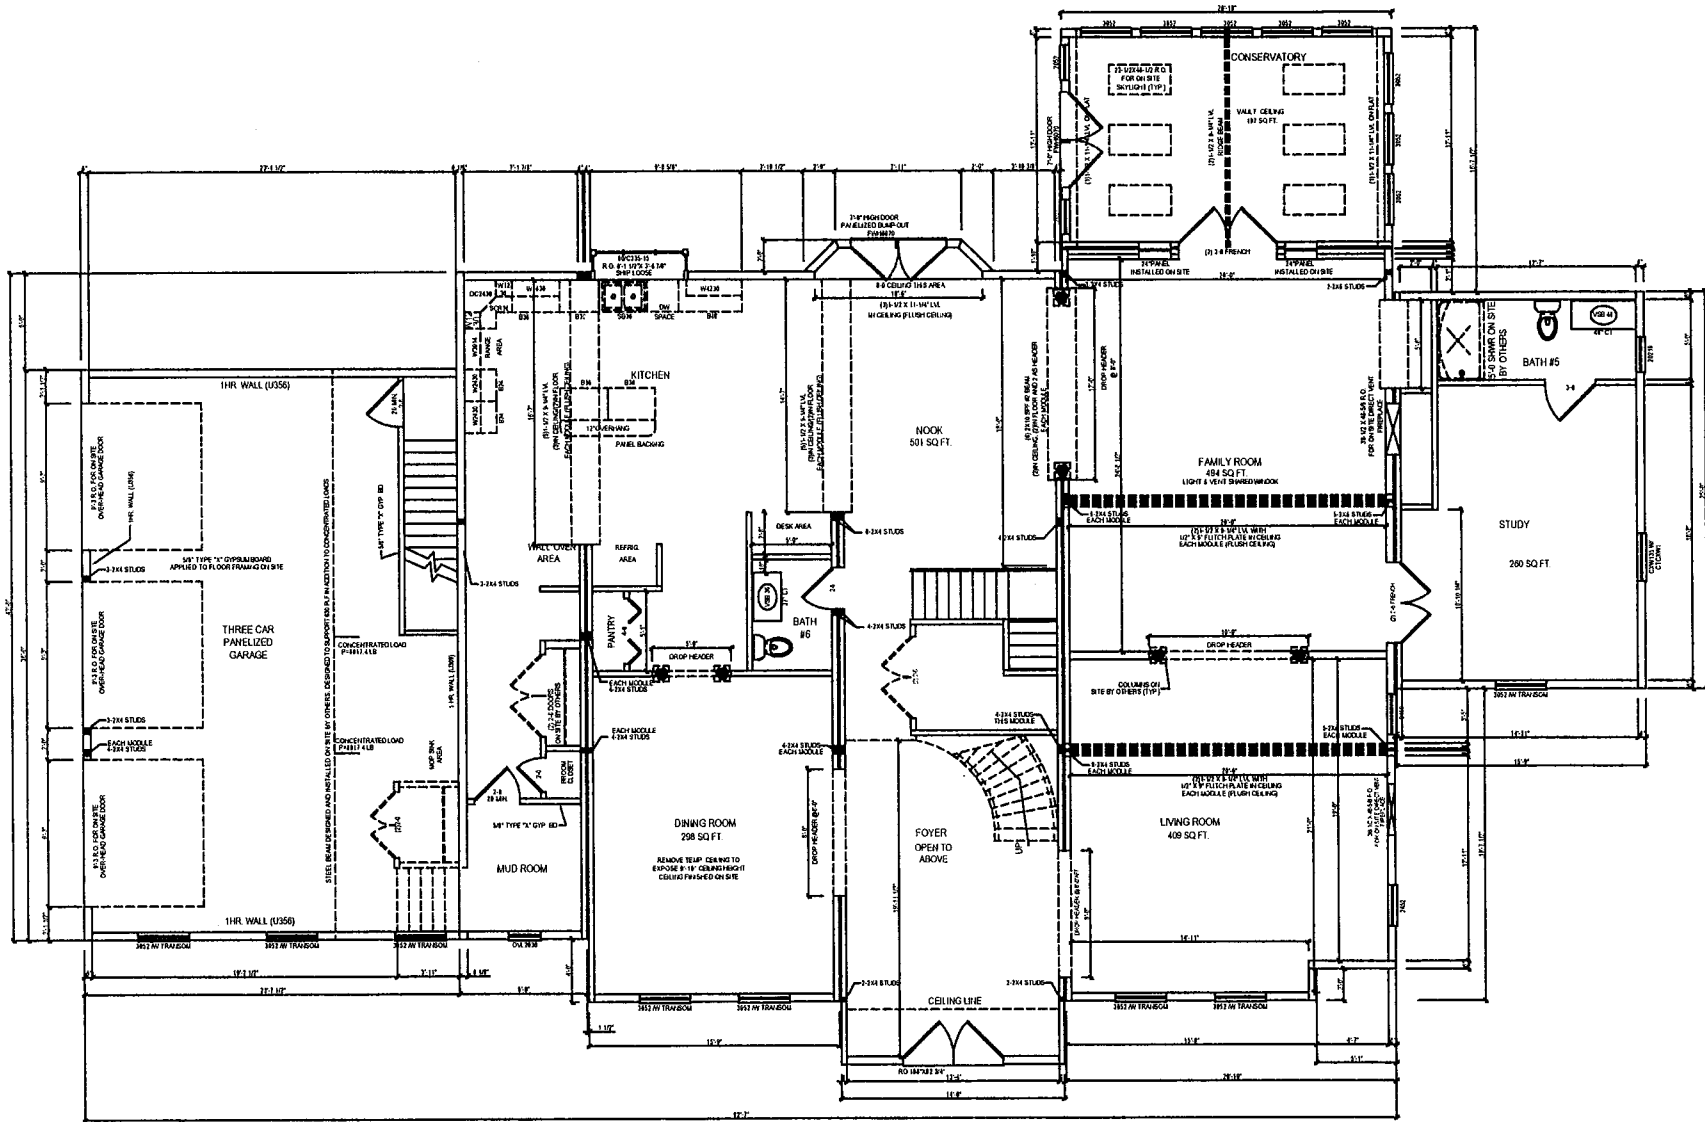

TWO STORY - PER PLAN

4 BEDROOM

5-1/2 BATH

3597-240405

REAR ELEVATION

TWO STORY - PER PLAN

4 BEDROOM

5-1/2 BATH

3597-240405

FIRST FLOOR PLAN  
R-F CEILING

TWO STORY - PER PLAN

4 BEDROOM

5-1/2 BATH

3597-240405

RIGHT SIDE ELEVATION

LEFT SIDE ELEVATION

TWO STORY - PER PLAN

4 BEDROOM

5-1/2 BATH

3597-240405